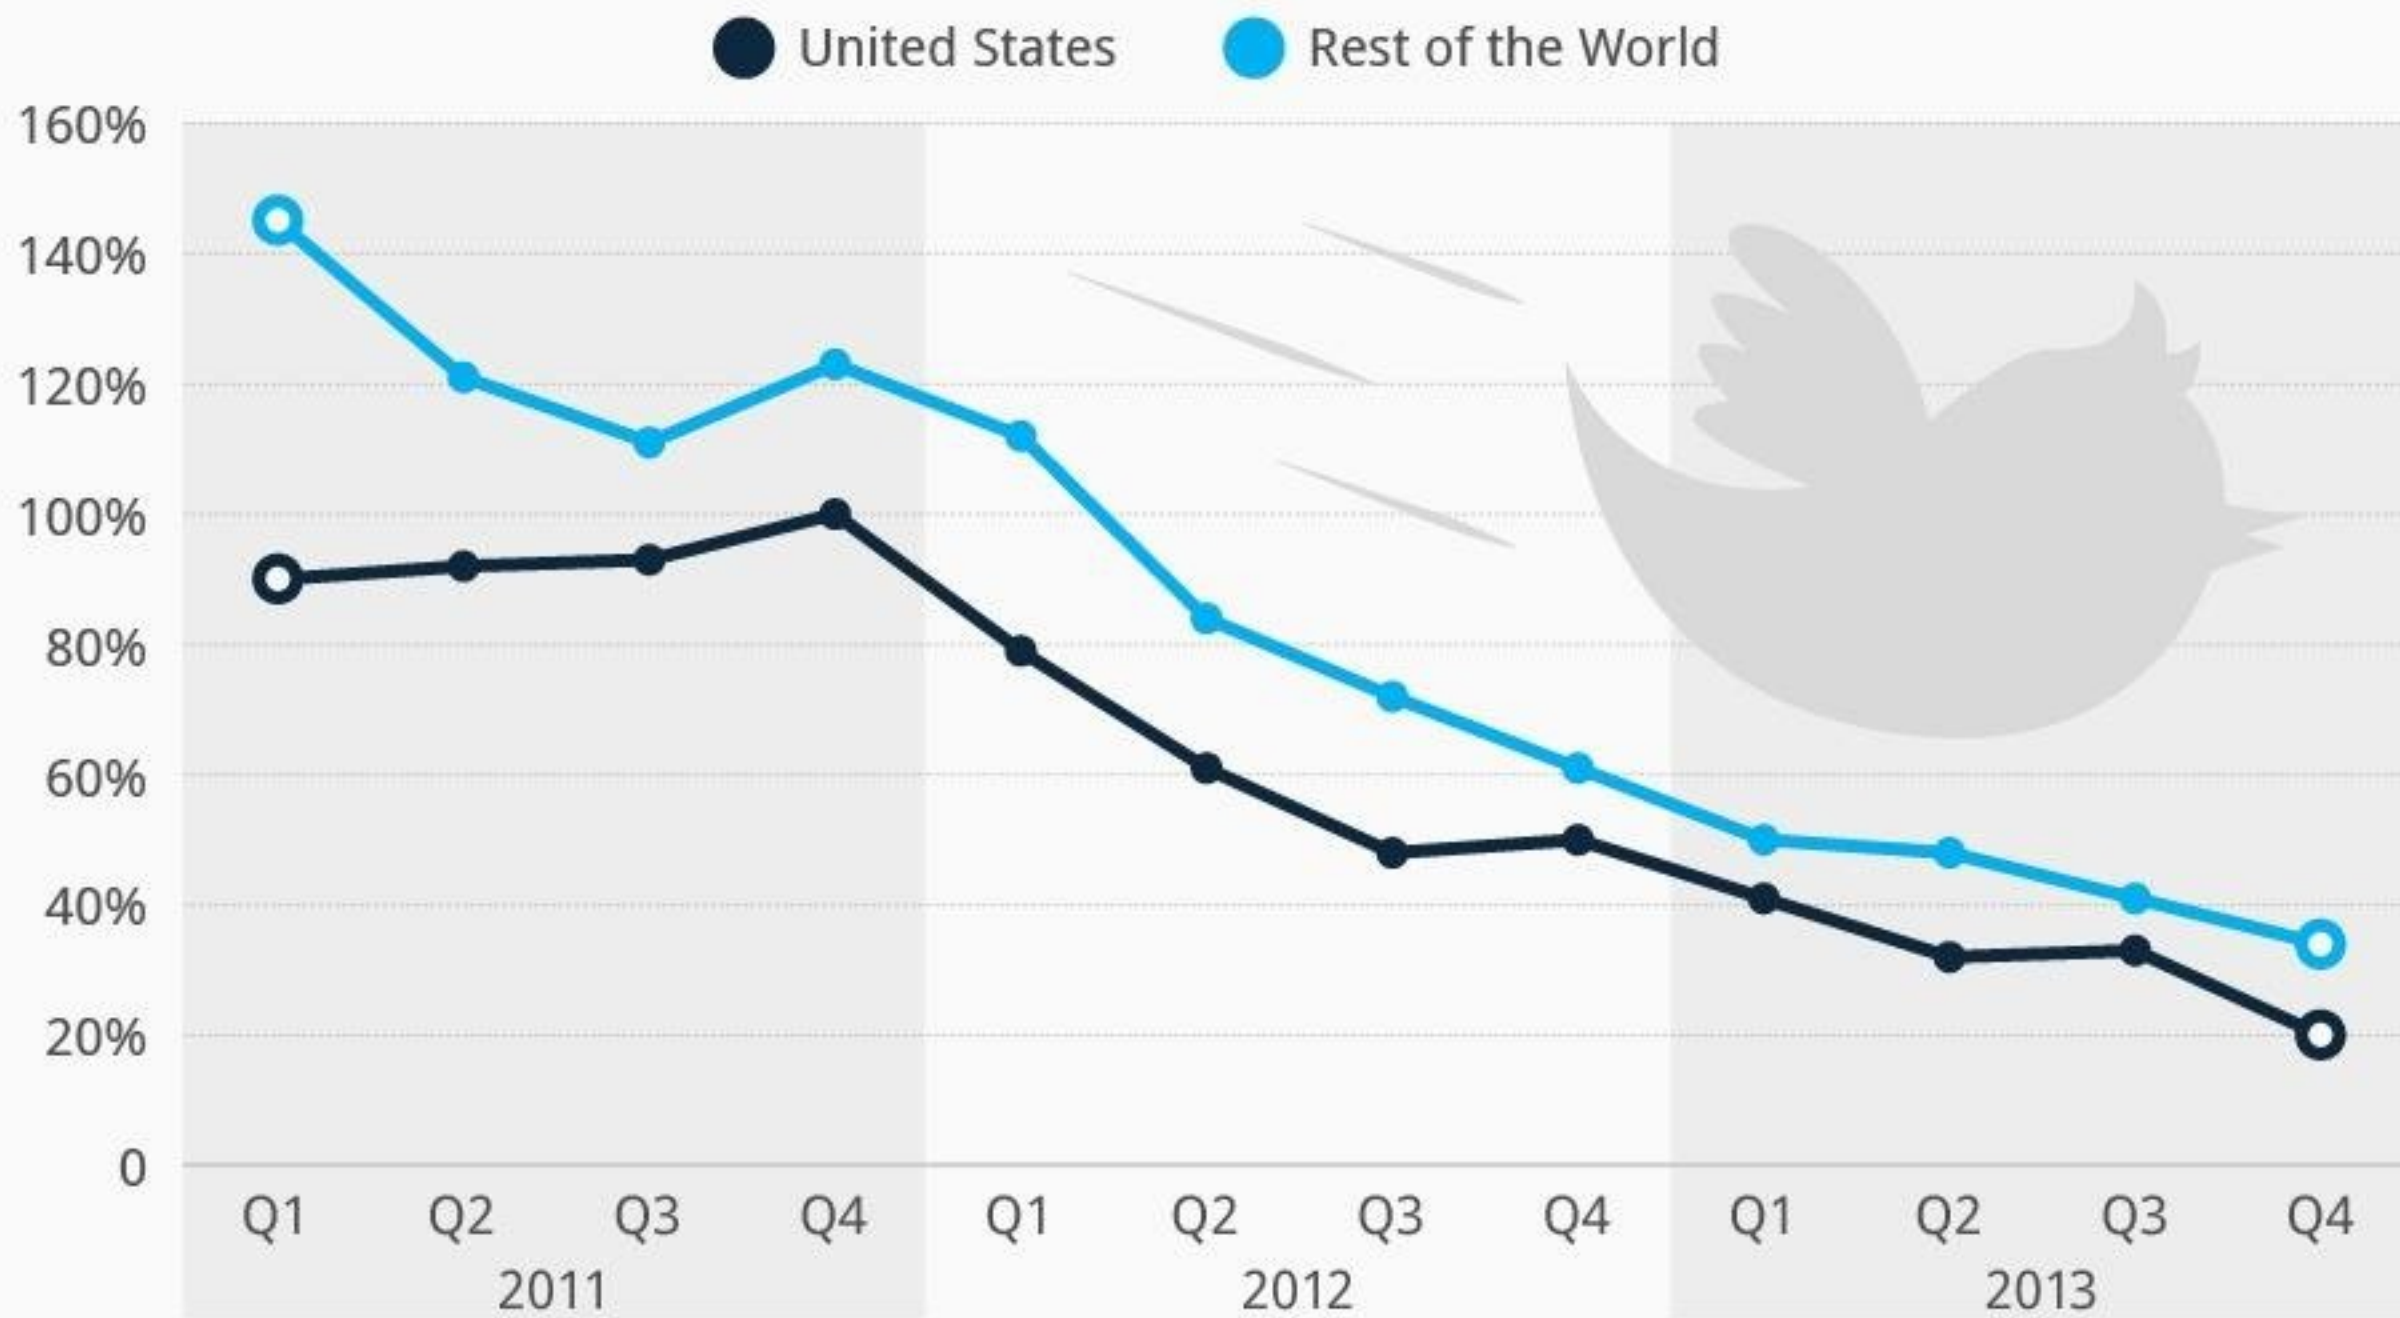

Twitter's User Growth Is Tapering Off Alarmingly Quickly

Year-over-year growth of Twitter's monthly active users

YouTube and Facebook Account for a Third of Mobile Web Traffic

Top 10 applications/protocols accounting for the most mobile data traffic in North America*

* % of peak period down- and upstream traffic in March 2014

Source: Sandvine