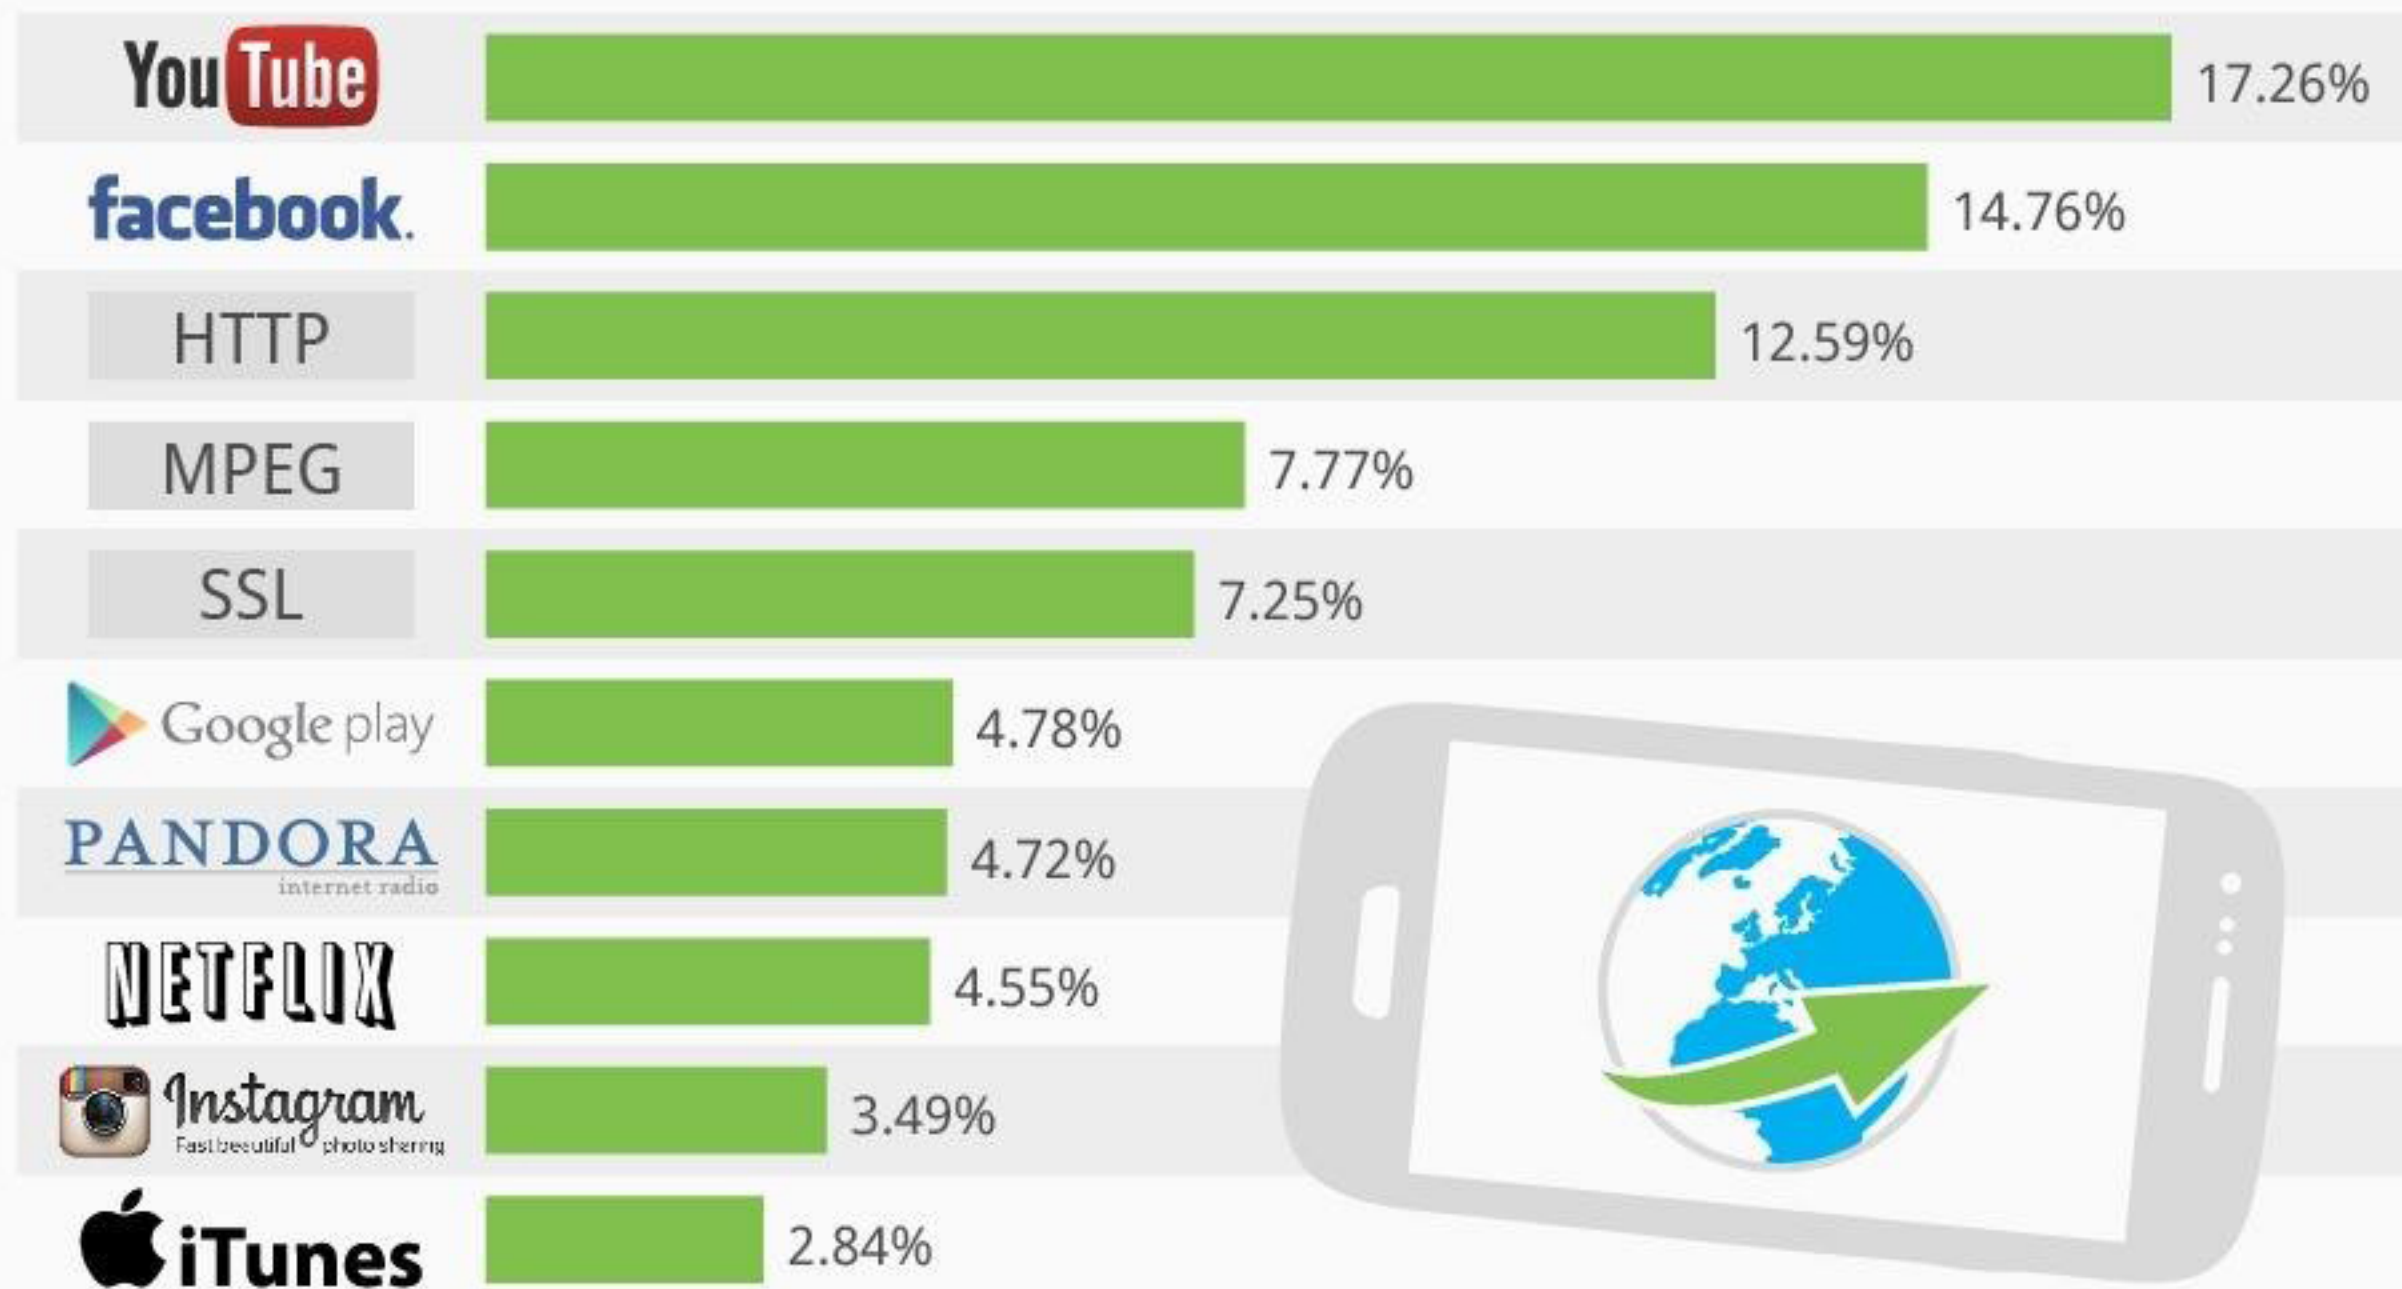

Twitter's User Growth Is Tapering Off Alarmingly Quickly

Year-over-year growth of Twitter's monthly active users

YouTube and Facebook Account for a Third of Mobile Web Traffic

Top 10 applications/protocols accounting for the most mobile data traffic in North America*

* % of peak period down- and upstream traffic in March 2014

Source: Sandvine